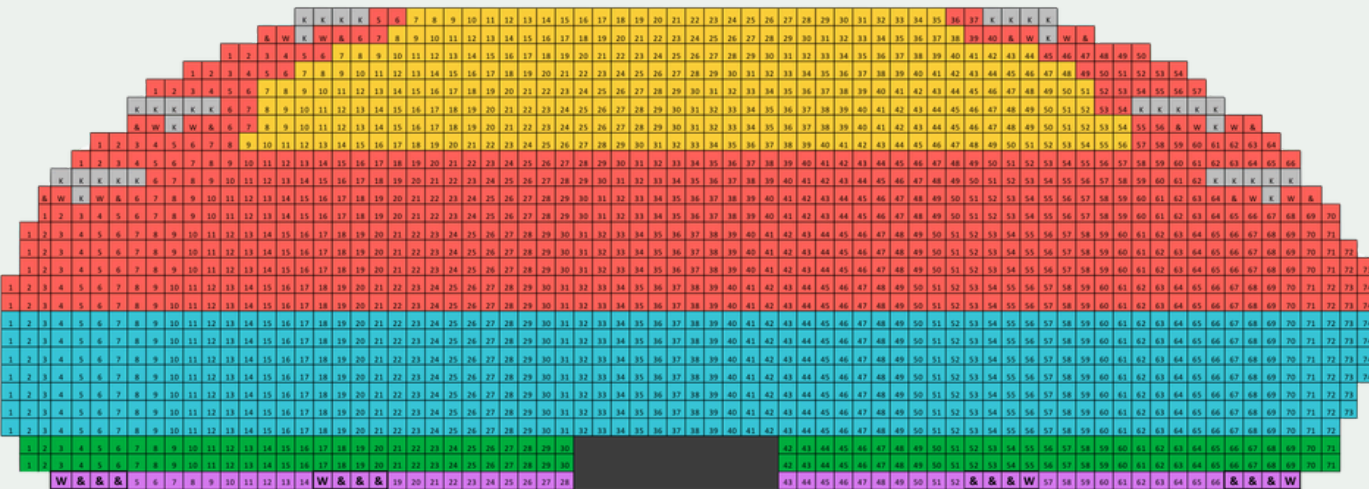

Stage

Orchestra

Terrace

Balcony

A	Tuesday Evening, Sunday Evening
B	Wednesday Evening, Thursday Evening
C	Friday Evening, Saturday Matinee, Saturday Evening, and Sunday Matinee

Price Level	A	B	C
Premium	\$99.00	\$109.00	\$109.00
Level 2	\$76.00	\$85.00	\$94.00
Level 3	\$62.50	\$71.50	\$79.00
Level 4	\$48.50	\$58.00	\$64.00
Level 5	\$40.00	\$49.00	\$54.00

Map shows group ticket pricing for *Beauty and the Beast* in Spokane during January 12-17, 2027.